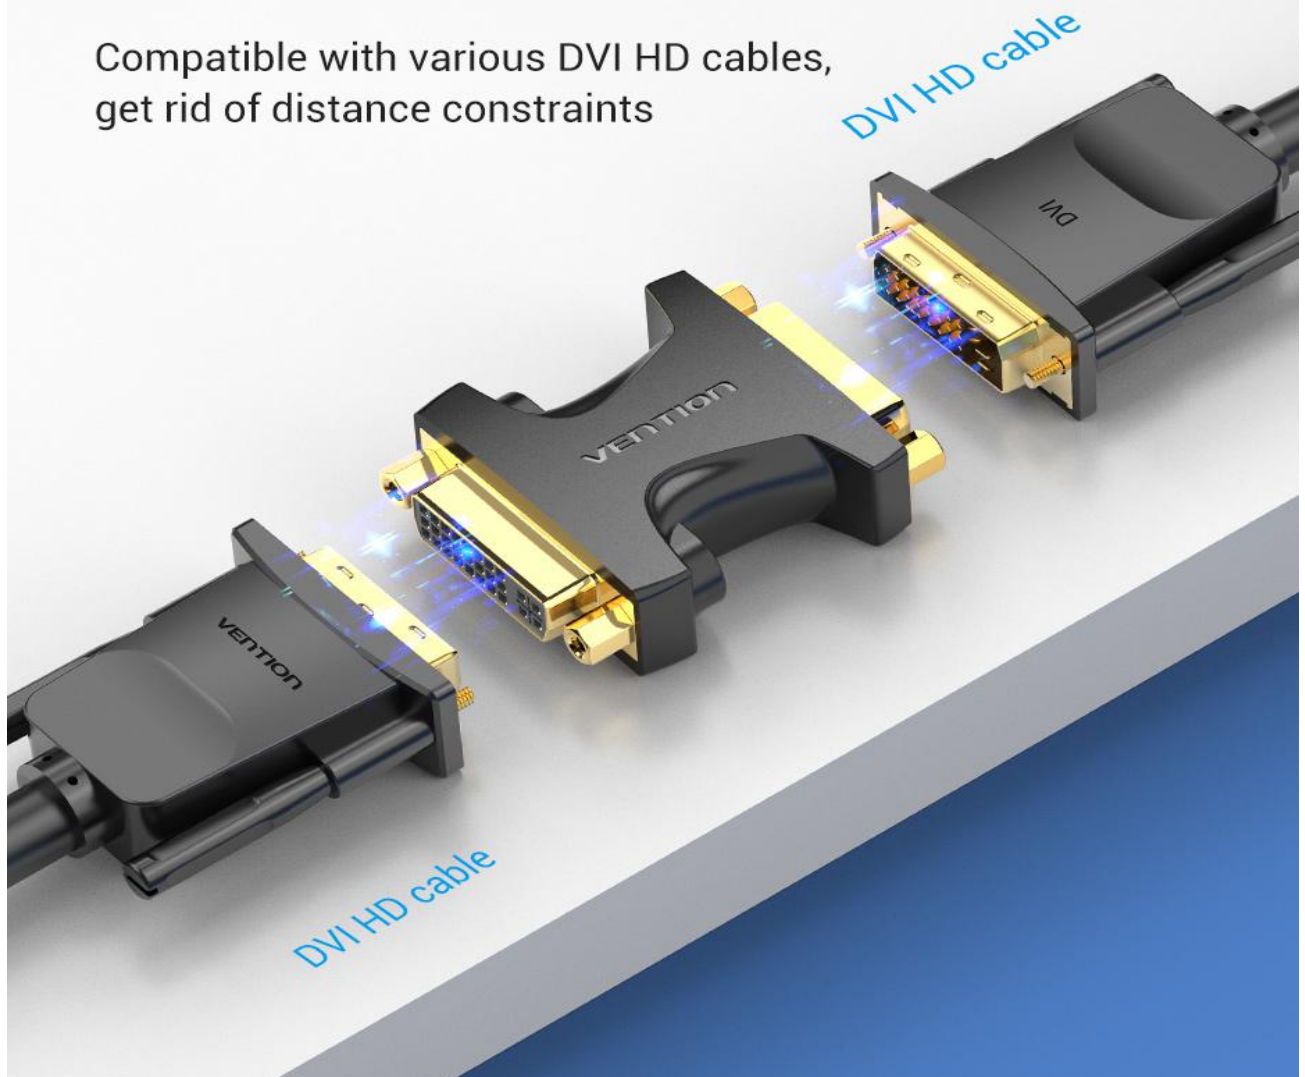

# DVI (24+5) Female to Female HD Adapter

DVI extension connector

- > 1080P HD
- > Gold-plated interface
- > One-piece injection molding
- > Wide compatibility

# Female to Female Extension Adapter

HD interface conversion, no loss of signal,  
no reduction in picture quality

DVI (24+5) female

DVI (24+5) female

Note: Compatible with DVI (24+5) / DVI (24+1) / DVI (18+1) / DVI (18+5) HD cable

# Extendable Connection at Both Ends

Compatible with various DVI HD cables,  
get rid of distance constraints