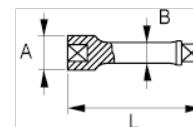

6960-W - 6962-W
1/4" Square Drive Wobbler
Extension Bars

PRODUCT DETAILS

- Highly polished finish
- High-performance alloy steel
- Standards: ISO 1174 and DIN 3120

PRODUCT ATTRIBUTES

Product		A	B	
6960W-2	50 mm	12.5 mm	8.2 mm	36 g
6960W-4	100 mm	12.5 mm	8.2 mm	60 g
6960W-6	150 mm	12.5 mm	8.2 mm	83 g