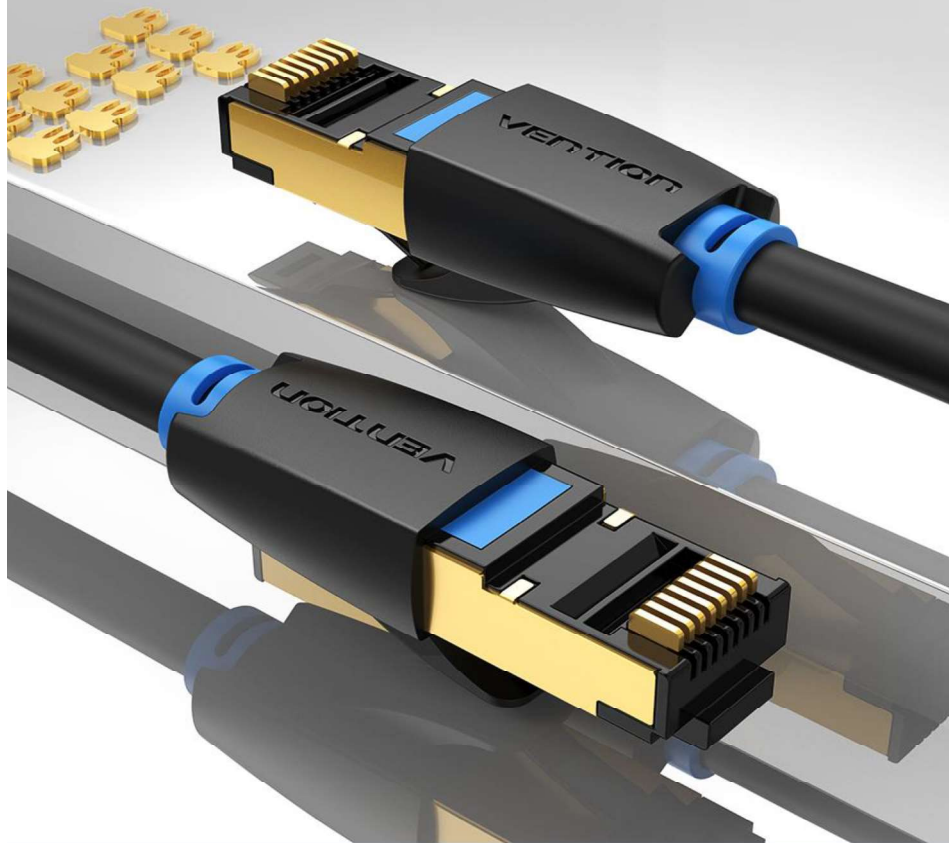

# Cat.8 Patch Cable

40Gbps  
2000MHz

28AWG  
Oxygen free copper core

SFTP  
Shielding

PVC  
Jacket

# Aluminum Foil Metal Braided Mesh

SSTP double screened layers ensures stable networking

Oxygen free  
copper core

Aluminum  
foil shielding

Metal braided  
mesh shielding

PVC jacket

# Oxygen Free Copper Core

4 twisted pairs resist external electromagnetic interference

28  
AWG

# Gold-plated Contacts Trigeminal Chip

Trigeminal chip

Gold-plated contacts