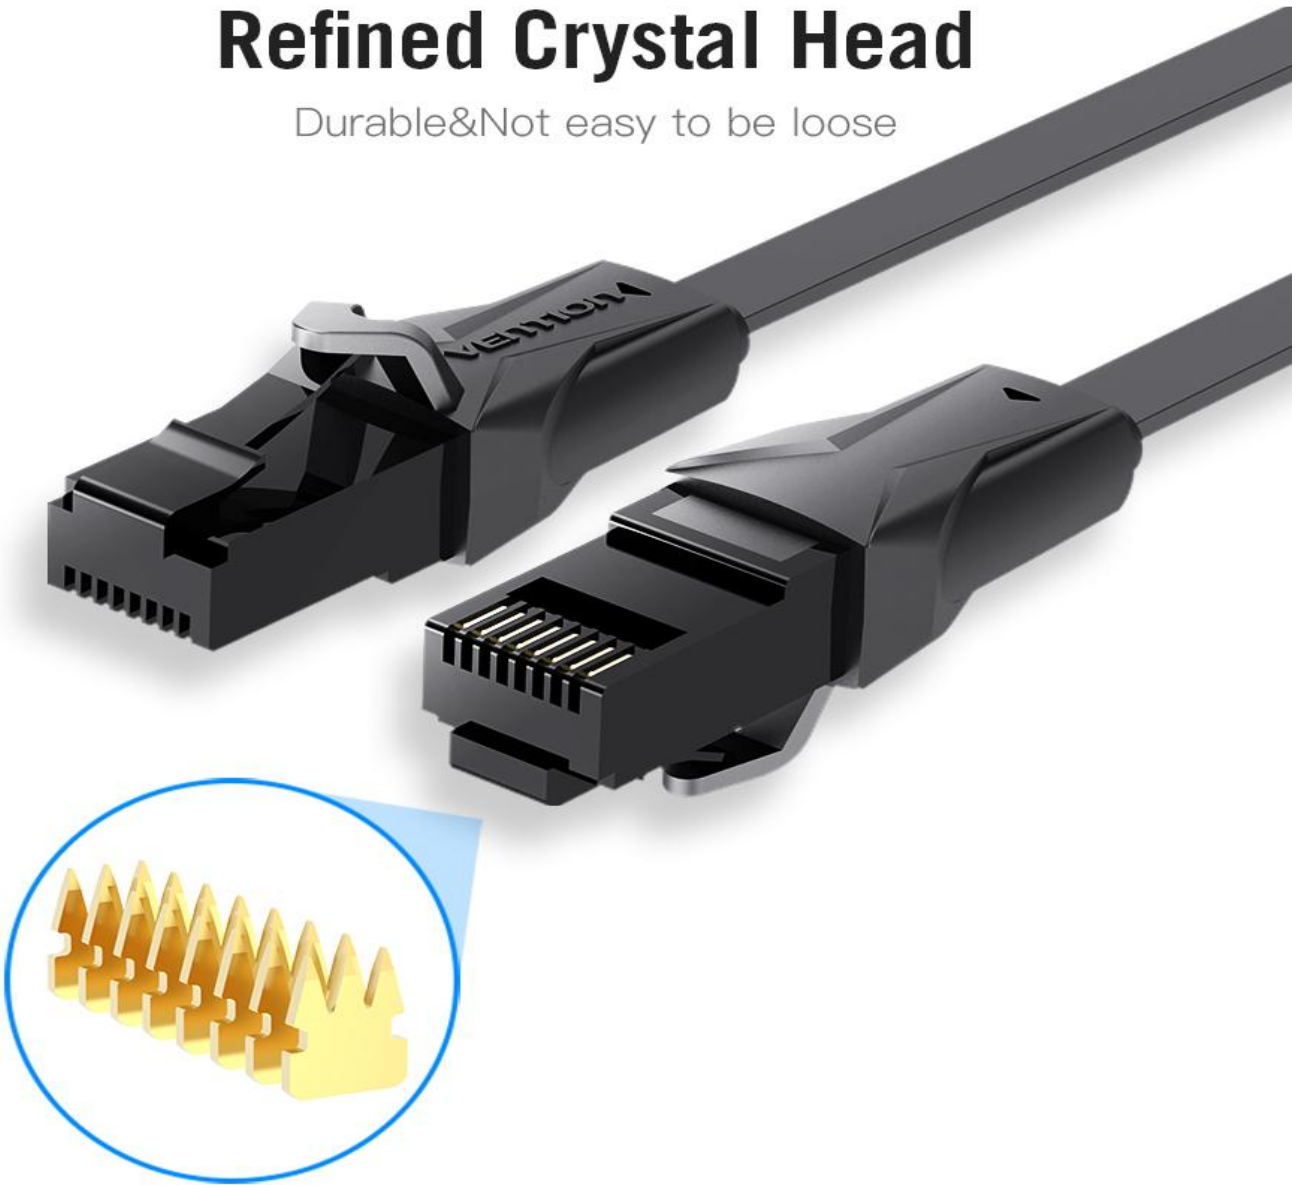

# Eight-core Twisted Pair

Multiple shielding, stable transmission

Twisted structure

---

# Refined Crystal Head

Durable&Not easy to be loose