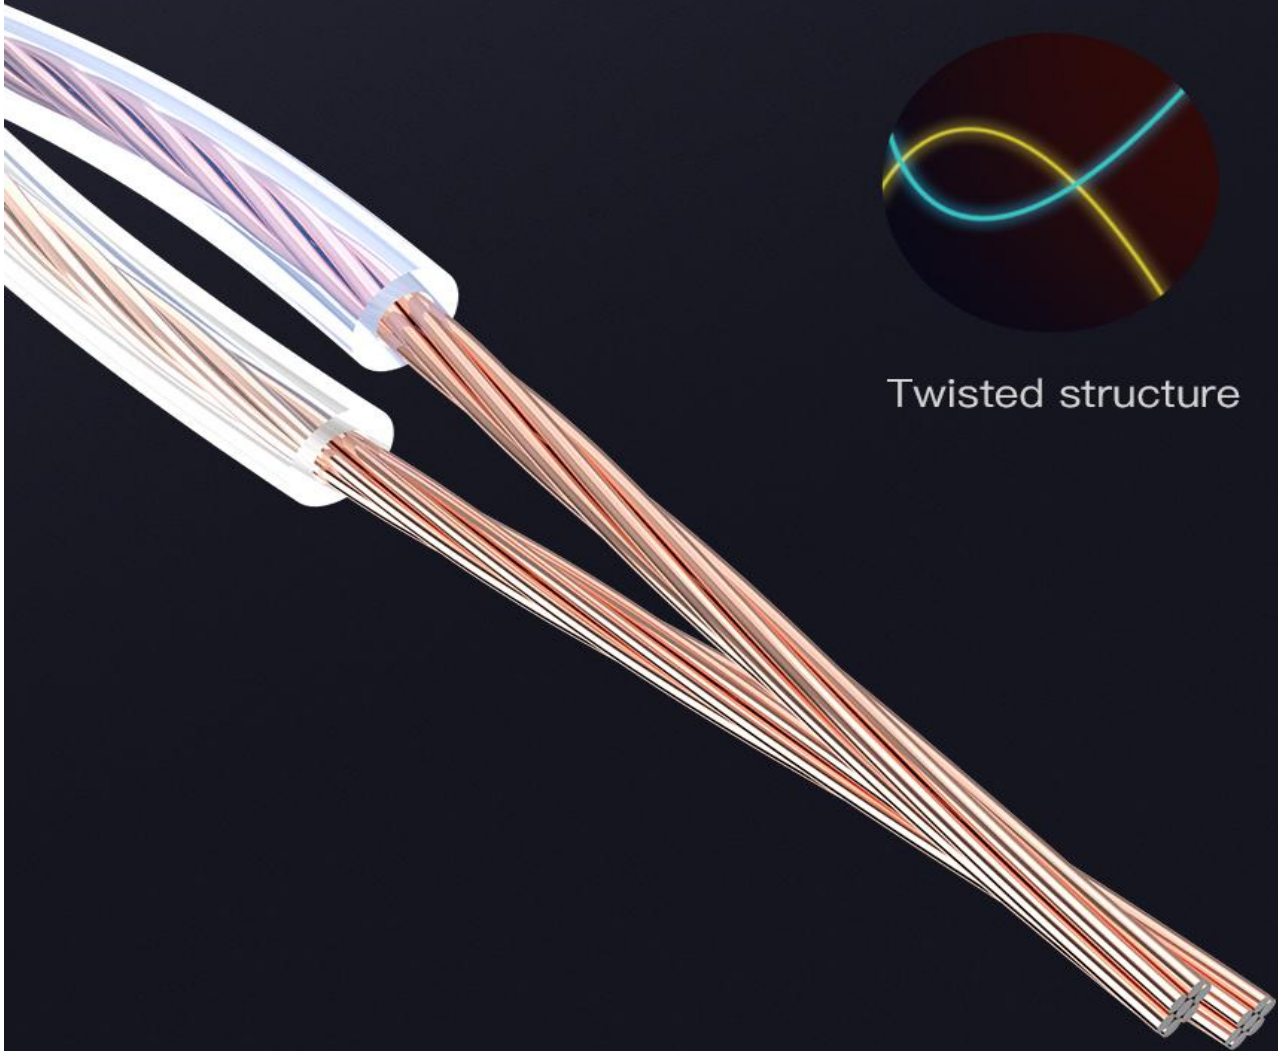

# *CAT6 Gigabit Ethernet Cable*

Gigabit  
transmission fast

Wire  
core bold

Twisted pair  
interference

Refined  
crystal head

---

## **Stable Surfing**

Connect to Gigabit network,  
long-cable transmission signals are not attenuated

# Eight-core Twisted Pair

Multiple shielding, stable transmission

Twisted structure

---