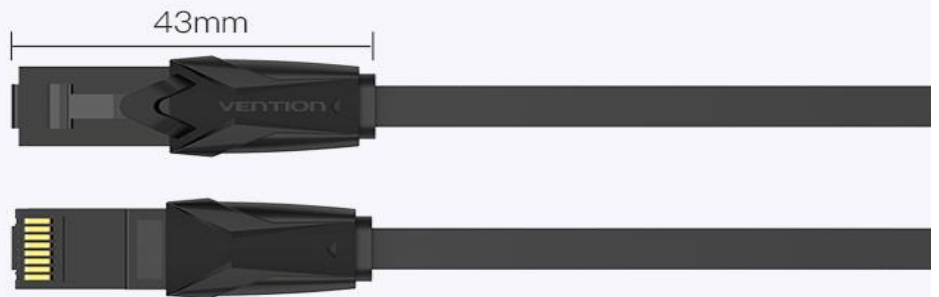

Product Parameters

Brand:	Vention
Name:	CAT6 of Gigabit Network Cable
Model:	IBA
Color:	Black
Connector Type:	RJ45
AWG:	32AWG
Cable Body Isolation:	Cross Skeleton
Connector:	Pure Copper
Stranding Method:	Eight Core Twist
Online Broadband:	1000Mbps
Jacket Material:	PVC
Warranty:	1 year